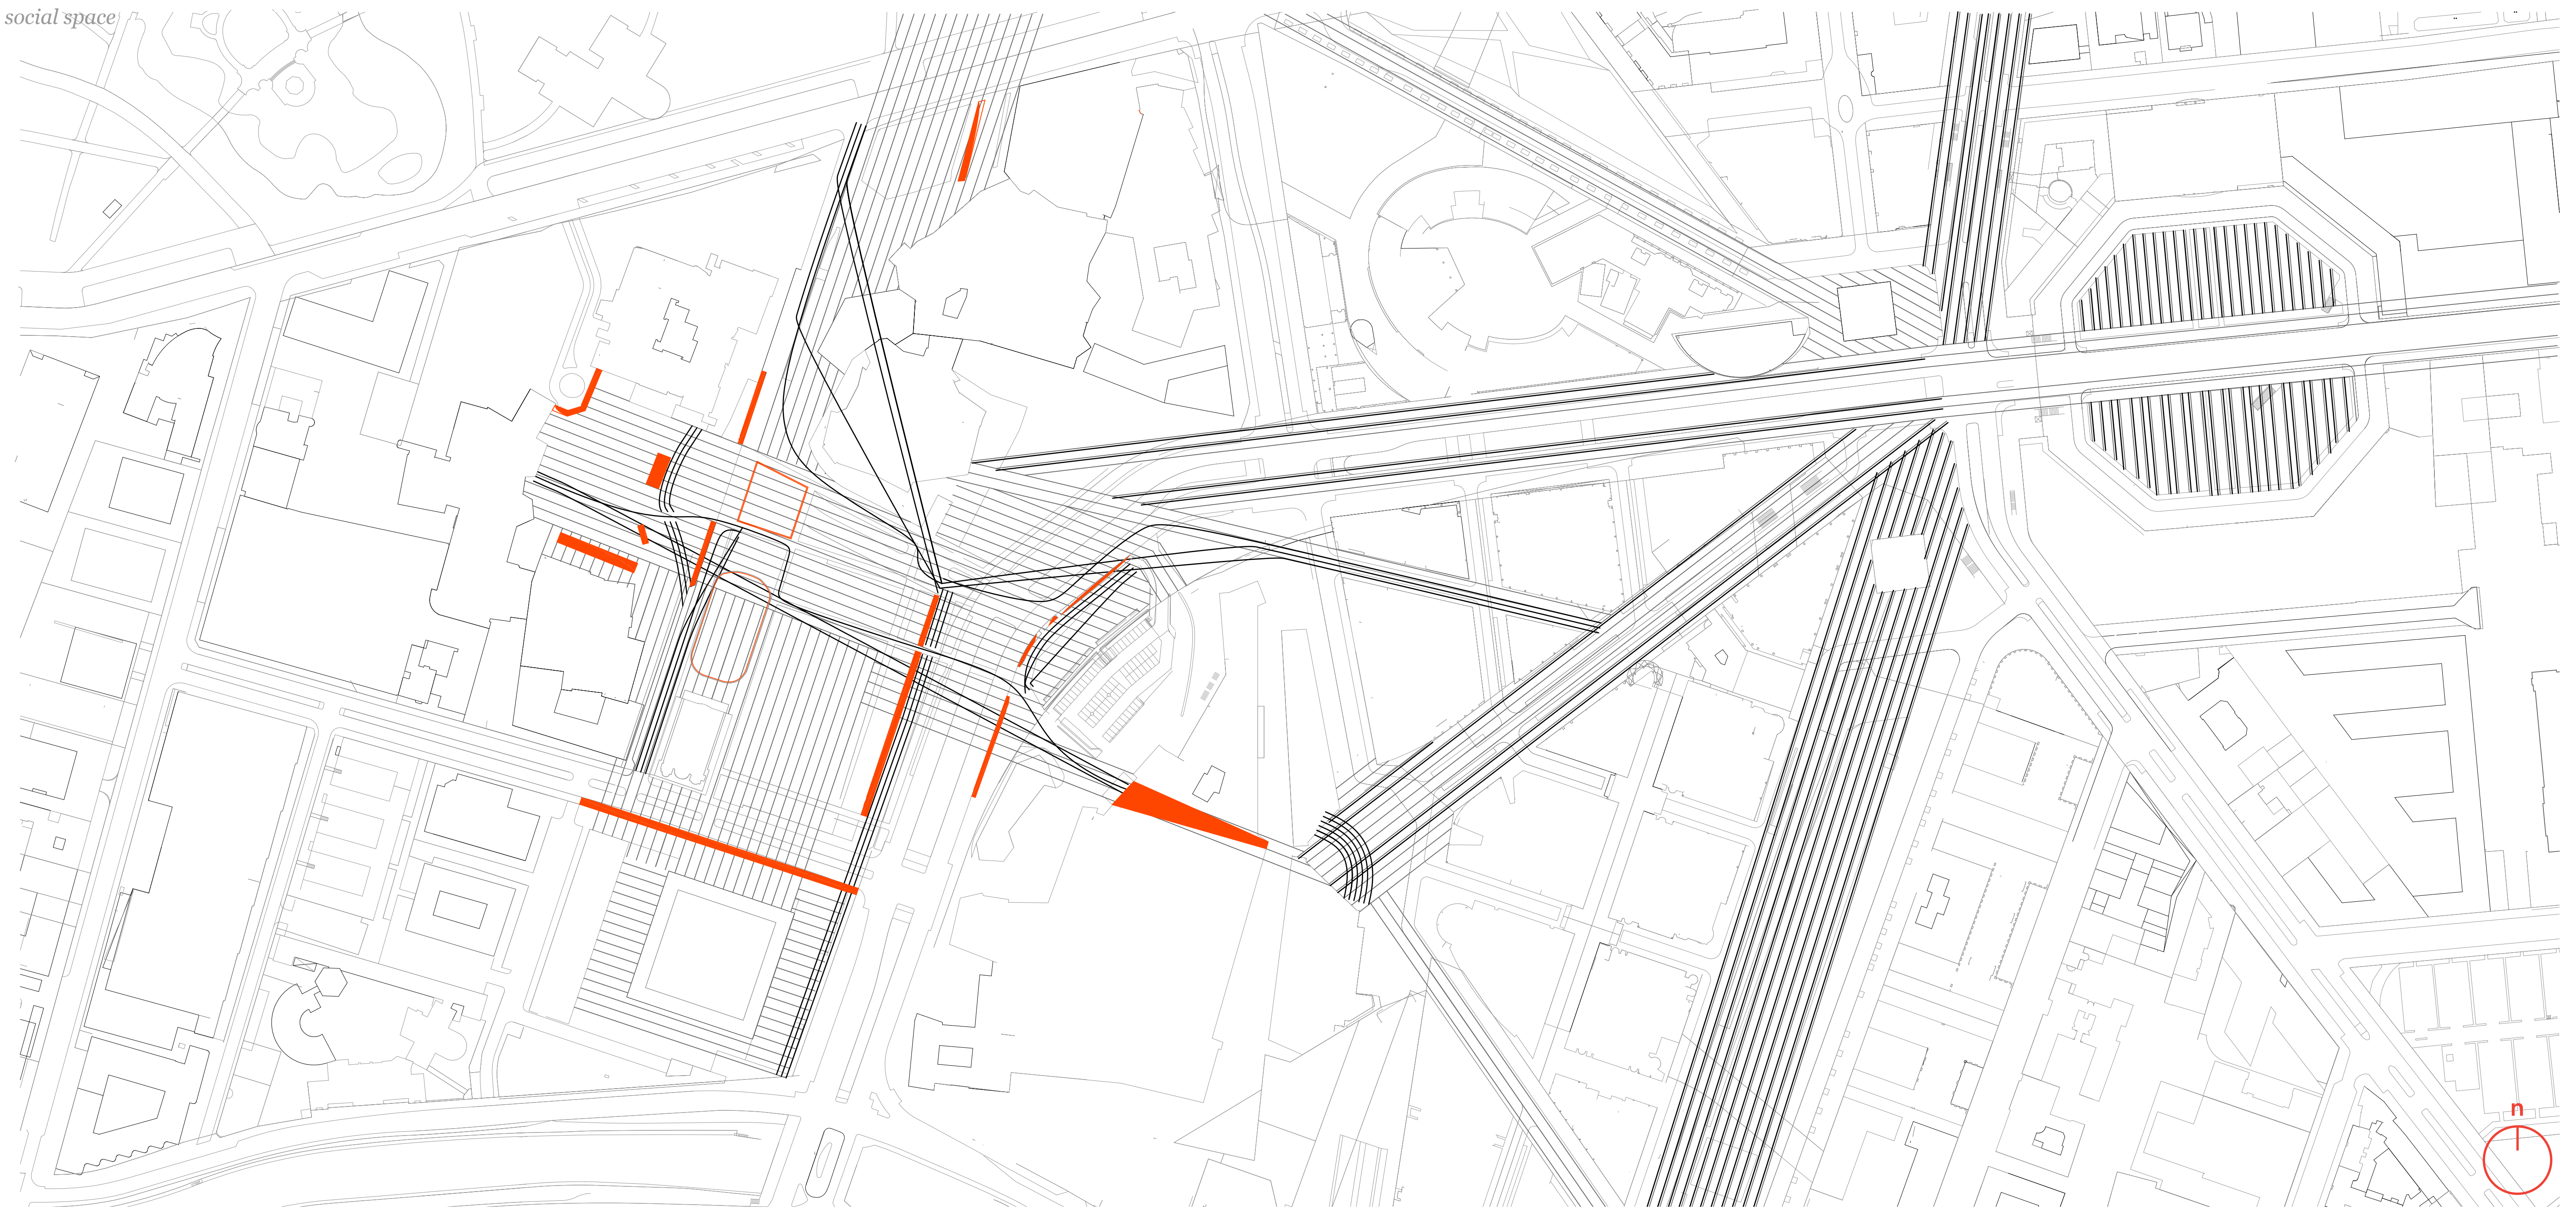

UKCoD Summer 2015\_zach martin

social space

obstruction

current used space

intended used space

images